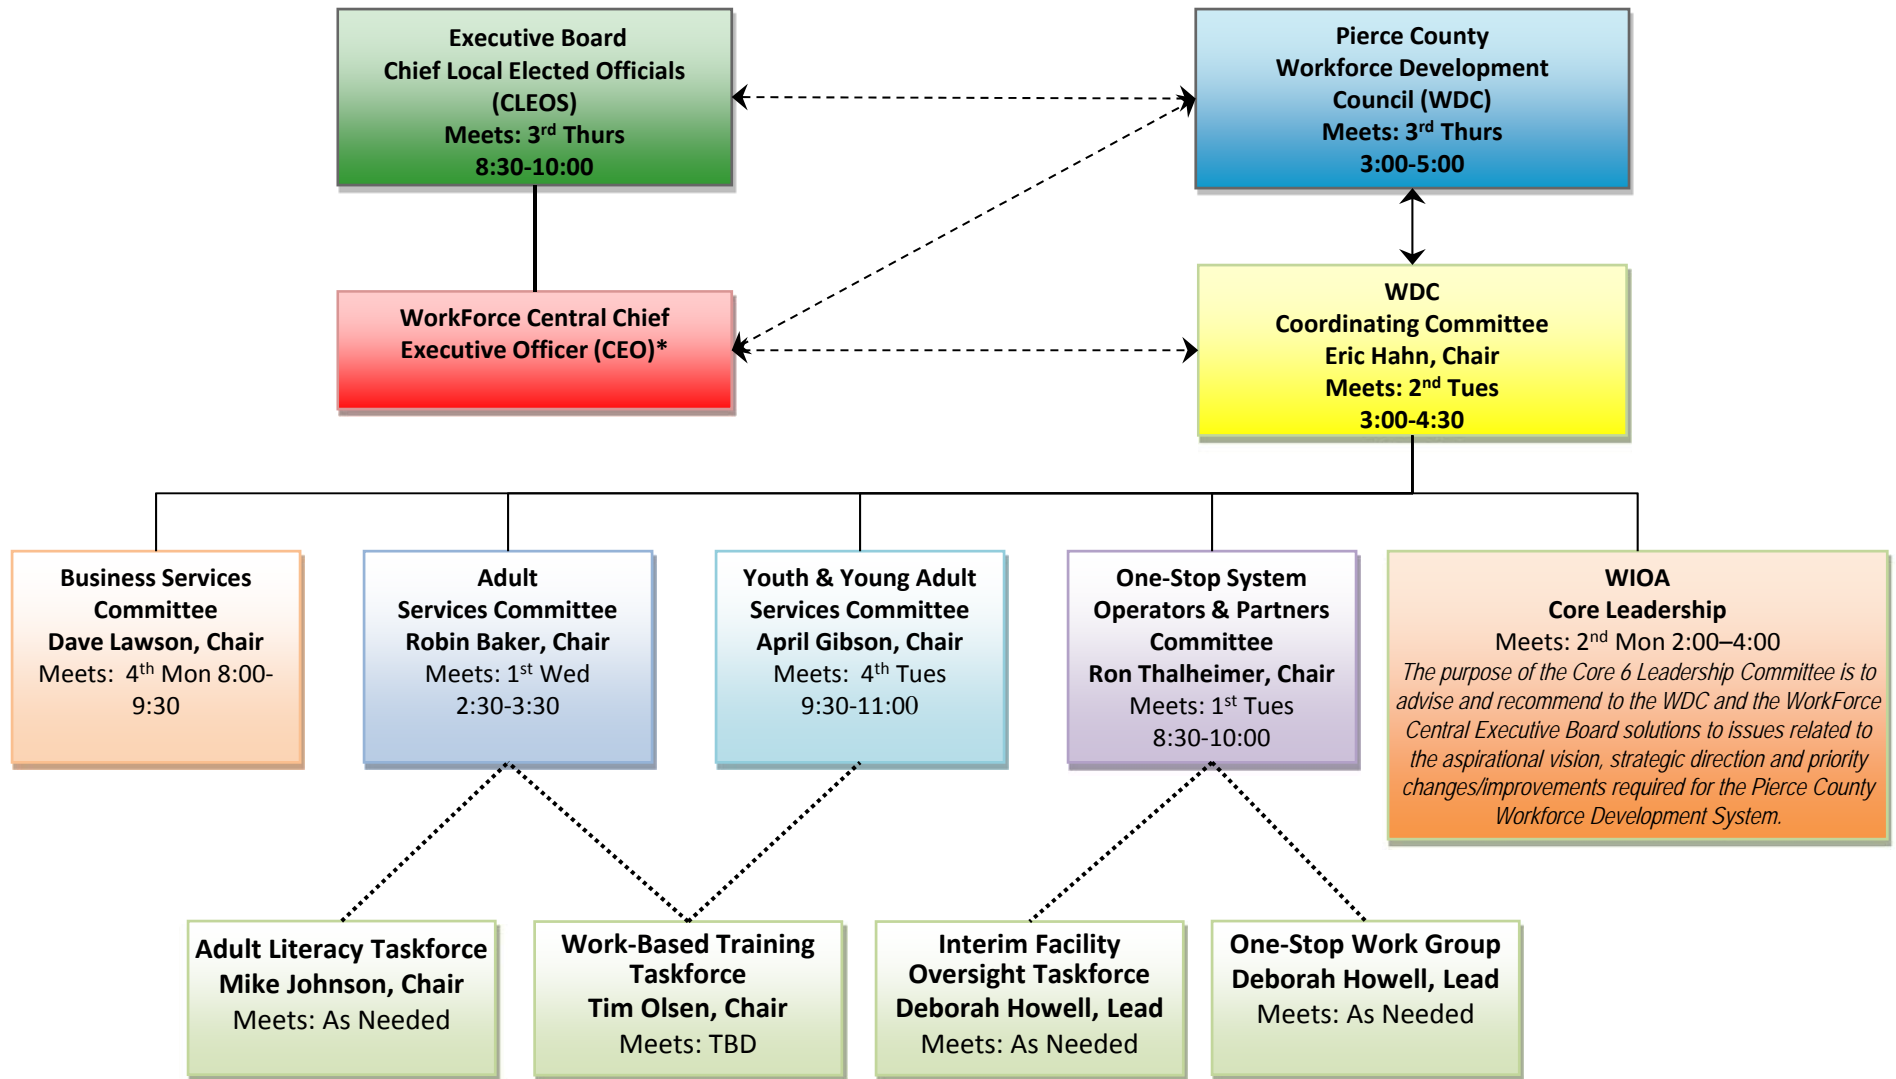

Pierce County Workforce Development WIOA Organizational Structure

* WorkForce Central CEO is the Chief staff to the WDC and ensures appropriate staffing of the WDC and its committees