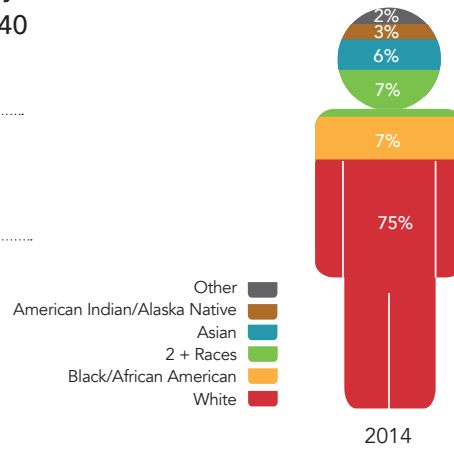

## Population<sup>1</sup>

Pierce County is expected to grow by **1.1 percent** between 2015 and 2040 to **over 1 million people**

Pierce County is the second most populous county in Washington

## Age<sup>2</sup>

A larger proportion of residents in Pierce County are under 25 years of age compared to Washington and other Central Puget Sound counties.

## Race and Ethnicity<sup>2</sup>

**10 percent** of Pierce County's population self-identifies as Hispanic or Latino.

Pierce County is more racially diverse than any other county in Washington.

**15 percent** of residents speak a language other than English including Spanish, Russian, Korean, German, Vietnamese, etc.