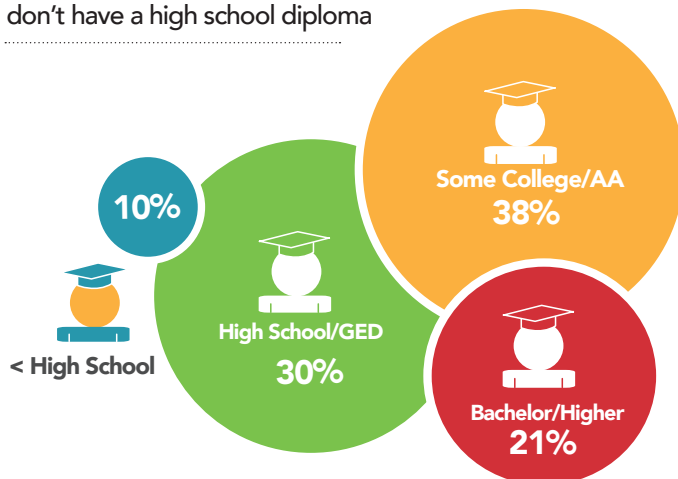

Education Attainment²

8.4% of the population ages 18+ don't have a high school diploma

32 percent of Pierce County residents have a postsecondary degree compared to:

58% King County

37% Kitsap County

37% Snohomish