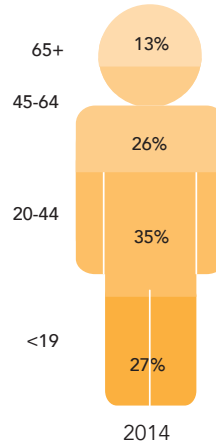

## Population<sup>1</sup>

Pierce County is expected to grow by **1.1 percent** between 2015 and 2040 to **over 1 million people**

Pierce County is the second most populous county in Washington

## Age<sup>2</sup>

A larger proportion of residents in Pierce County are under 25 years of age compared to Washington and other Central Puget Sound counties.