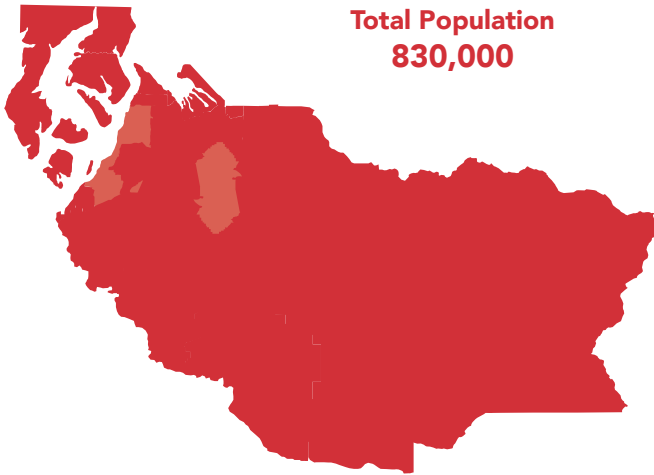

## Population<sup>1</sup>

Pierce County is expected to grow by **1.1 percent** between 2015 and 2040 to **over 1 million people**

Pierce County is the second most populous county in Washington

## Age<sup>2</sup>

A larger proportion of residents in Pierce County are under 25 years of age compared to Washington and other Central Puget Sound counties.

## Race and Ethnicity<sup>2</sup>

**10 percent** of Pierce County's population self-identifies as Hispanic or Latino.

Pierce County is more racially diverse than any other county in Washington.

**15 percent** of residents speak a language other than English including Spanish, Russian, Korean, German, Vietnamese, etc.

**37%** Kitsap County

**37%** Snohomish